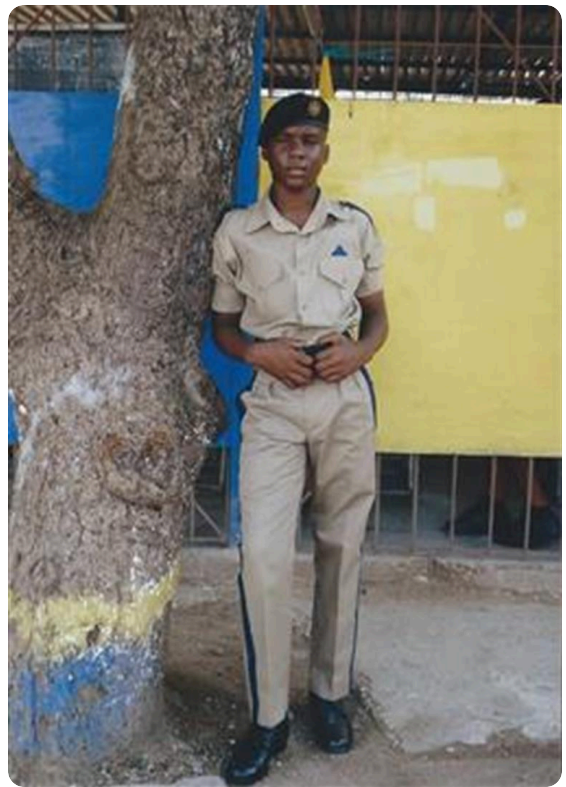

Media

Elaine Beverley McEachron

OCT 20, 1947 - JUN 3, 2020